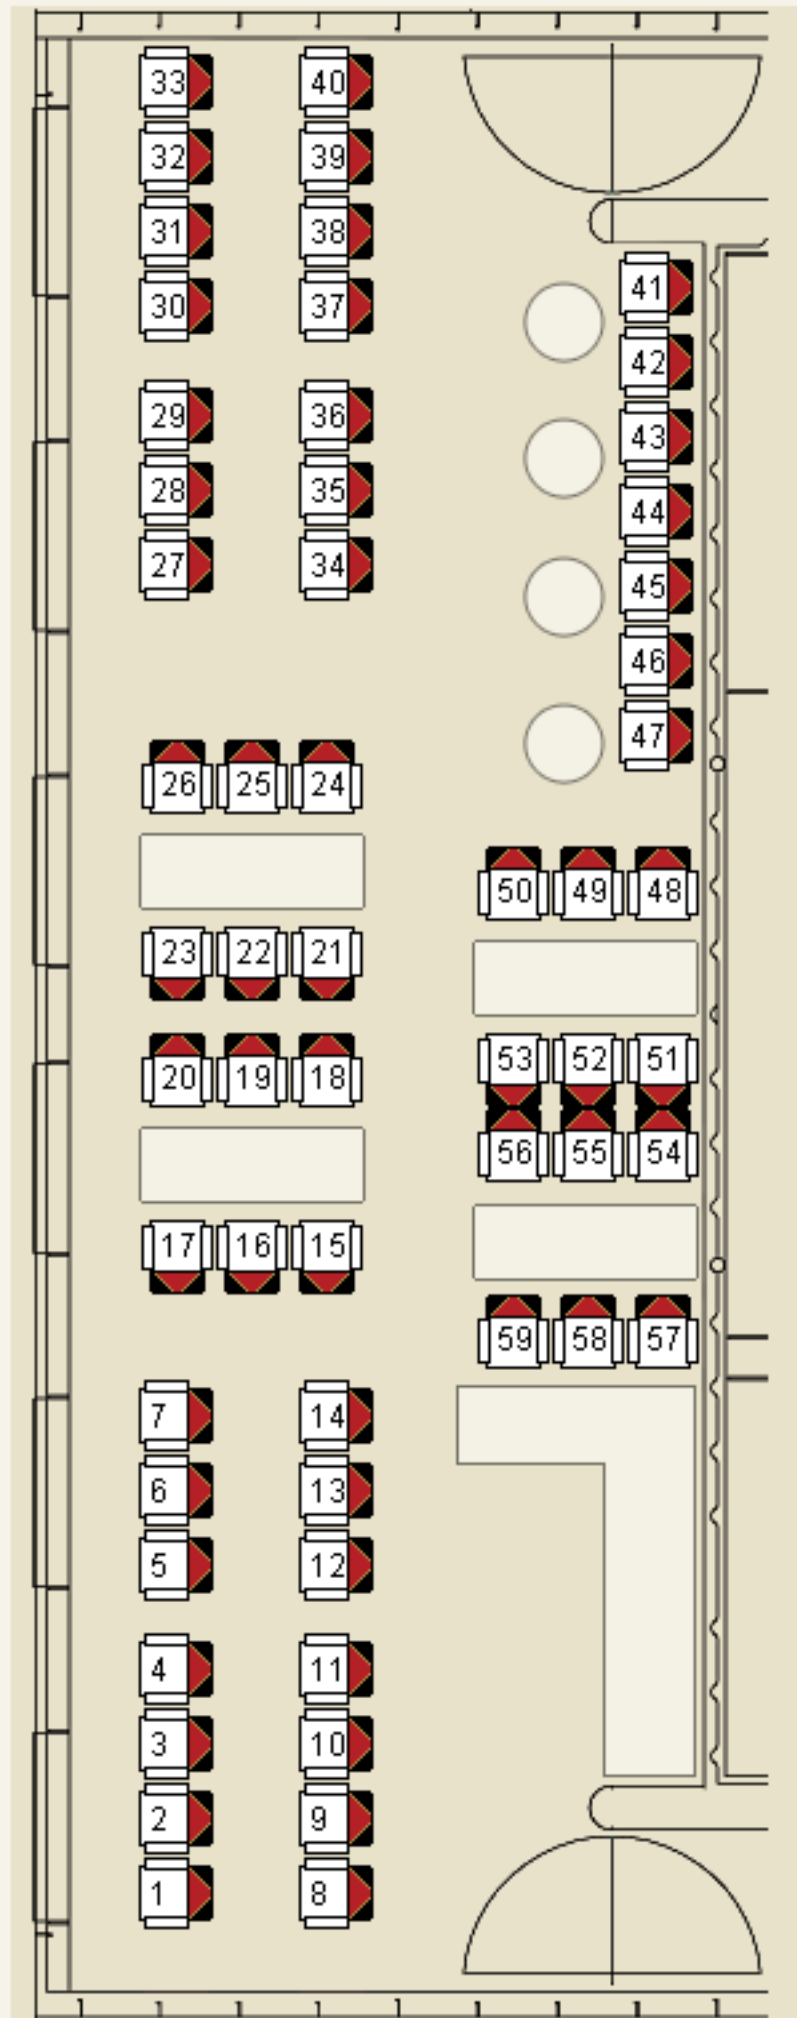

Ben-my-Chree - Premium Lounge*

1 Seat remaining to be selected

Back of seat
Front of seat

Seat availability

Available seats

Selected seats

Not available seats

Starboard Side

Premium Lounge*

PortSide