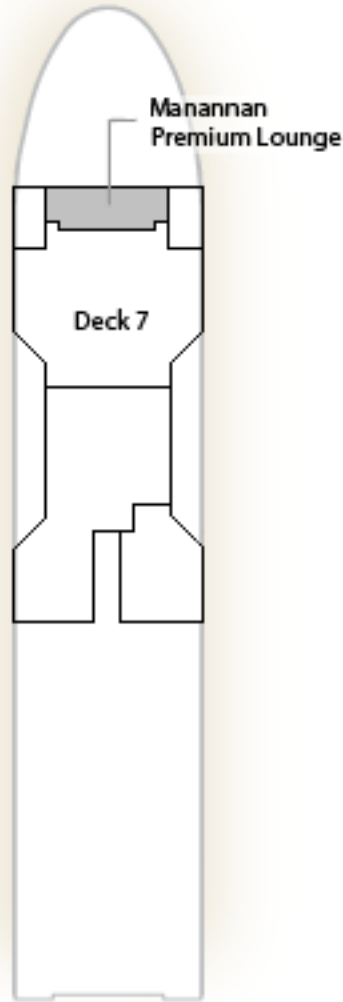

Ben-my-Chree - Premium Lounge*

1 Seat remaining to be selected

Back of seat
Front of seat

Seat availability

Available seats

Selected seats

Not available seats

Starboard Side

Premium Lounge*

PortSide